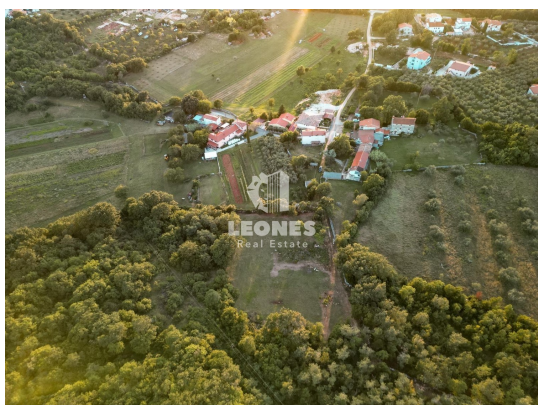

Code :	00329
Location :	Buje
Lot size :	760 m ²
Distance from center :	5000 m
Distance from sea :	5000 m
Attractive location :	Yes
Arranged environment :	Yes
Buildability :	Yes
Energy efficiency :	Not specified

Price : 95.000 €

Building land in the vicinity of Buje, on the very edge of the construction area

Construction land for sale on the very edge of the construction area in the vicinity of Buje.

The land is surrounded by greenery and nature. Secluded location and surrounded by olive trees make this property ideal for adaptation according to the needs and wishes of the future owner.